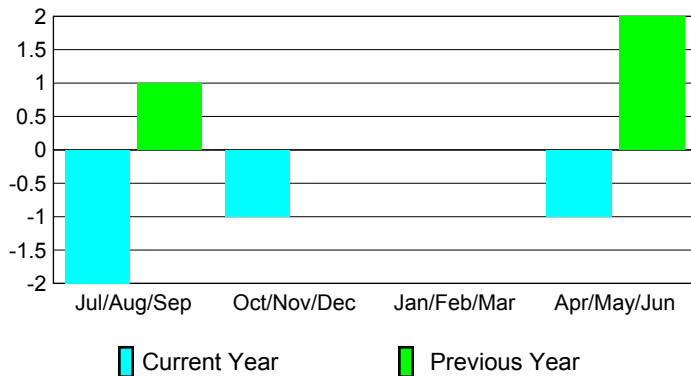

2009-2010 GMT Quarterly Report for District (or Undistricted) **District 20 S**

GMT: **ED J LECIUS**

Location: **NEW YORK**

GMT CA: **1**

CLUBS

**Club Results
2009-2010**

**Clubs
2008-2009**

| Month | New Club Goal | Actual New Clubs | Actual Dropped Clubs | Gain/Loss of Clubs | Gain/Loss of Clubs |
|---------------|---------------|------------------|----------------------|--------------------|--------------------|
| Jul/Aug/Sep | 0 | 0 | -2 | -2 | 1 |
| Oct/Nov/Dec | 1 | 0 | -1 | -1 | 0 |
| Jan/Feb/Mar | 0 | 0 | 0 | 0 | 0 |
| Apr/May/June | 0 | 0 | -1 | -1 | 2 |
| Totals | 1 | 0 | -4 | -4 | 3 |

Club Results 2009-2010

Goal, New, Dropped, Gain/Loss

Comparison of Club Gain/Loss

Current Year Compared to the Previous Year

YTD Status Quo Clubs 2009-2010

Status Quo Clubs Compared to Status Quo Members

MEMBERSHIP