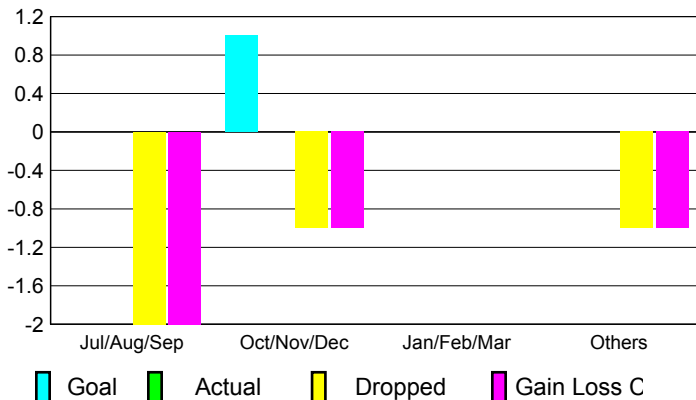

2009-2010 GMT Quarterly Report for District (or Undistricted) **District 20 S**

GMT: **ED J LECIUS**

Location: **NEW YORK**

GMT CA: **1**

CLUBS

**Club Results
2009-2010**

**Clubs
2008-2009**

| Month | New Club Goal | Actual New Clubs | Actual Dropped Clubs | Gain/Loss of Clubs | Gain/Loss of Clubs |
|---------------|---------------|------------------|----------------------|--------------------|--------------------|
| Jul/Aug/Sep | 0 | 0 | -2 | -2 | 1 |
| Oct/Nov/Dec | 1 | 0 | -1 | -1 | 0 |
| Jan/Feb/Mar | 0 | 0 | 0 | 0 | 0 |
| Apr/May/June | 0 | 0 | -1 | -1 | 2 |
| Totals | 1 | 0 | -4 | -4 | 3 |

Club Results 2009-2010

Goal, New, Dropped, Gain/Loss

Comparison of Club Gain/Loss

Current Year Compared to the Previous Year

YTD Status Quo Clubs 2009-2010

Status Quo Clubs Compared to Status Quo Members

MEMBERSHIP