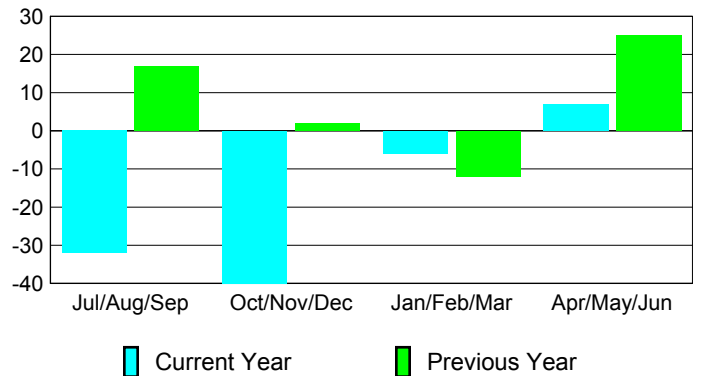

Comparison of Membership Gain/Loss

Current Year Compared to the Previous Year