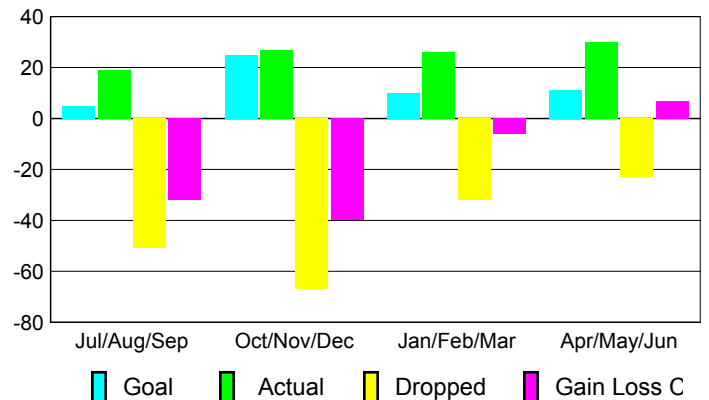

Membership Results 2009-2010

Goal, New, Dropped, Gain/Loss