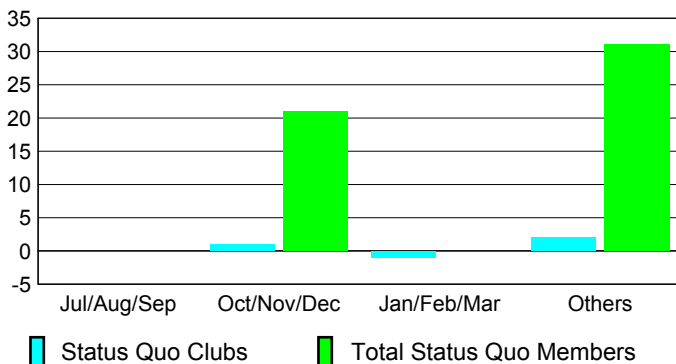

2009-2010 GMT Quarterly Report for District (or Undistricted) **District 20 S**

GMT: **ED J LECIUS**

Location: **NEW YORK**

GMT CA: **1**

CLUBS

**Club Results
2009-2010**

**Clubs
2008-2009**

| Month | New Club Goal | Actual New Clubs | Actual Dropped Clubs | Gain/Loss of Clubs | Gain/Loss of Clubs |
|---------------|---------------|------------------|----------------------|--------------------|--------------------|
| Jul/Aug/Sep | 0 | 0 | -2 | -2 | 1 |
| Oct/Nov/Dec | 1 | 0 | -1 | -1 | 0 |
| Jan/Feb/Mar | 0 | 0 | 0 | 0 | 0 |
| Apr/May/June | 0 | 0 | -1 | -1 | 2 |
| Totals | 1 | 0 | -4 | -4 | 3 |

Club Results 2009-2010

Goal, New, Dropped, Gain/Loss

Comparison of Club Gain/Loss

Current Year Compared to the Previous Year

YTD Status Quo Clubs 2009-2010

Status Quo Clubs Compared to Status Quo Members

MEMBERSHIP

**Membership Results
2009-2010**

**Membership
2008-2009**

| Month | Net Memb Goal | Actual New Memb | Actual Dropped Memb | Gain/Loss of Memb | Gain/Loss of Memb |
|---------------|---------------|-----------------|---------------------|-------------------|-------------------|
| Jul/Aug/Sep | 5 | 19 | -51 | -32 | 17 |
| Oct/Nov/Dec | 25 | 27 | -67 | -40 | 2 |
| Jan/Feb/Mar | 10 | 26 | -32 | -6 | -12 |
| Apr/May/June | 11 | 30 | -23 | 7 | 25 |
| Totals | 51 | 102 | -173 | -71 | 32 |